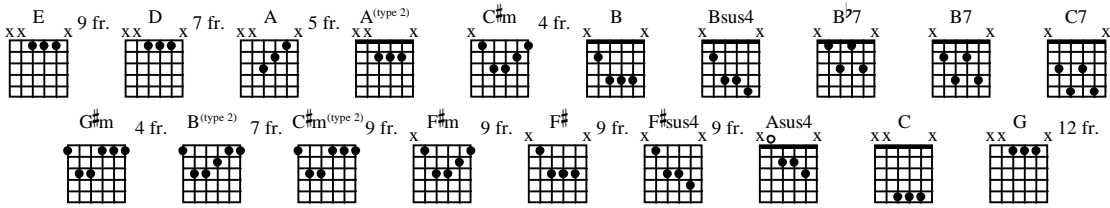

# CHINA GROVE

As recorded by Doobie Brothers

(From the 1984 Album BEST OF THE DOOBIES)

Wor

D A A(type 2)

*sl.*

**B** Verse

E B E D A A<sup>(type 2)</sup> E

④9fr.

12

T  
A  
B

sl. sl.

Musical notation for measures 50-52. Chords: F#m, C#m(type 2), A, Asus4. Includes guitar tablature for Treble (T), Alto (A), and Bass (B) staves.

Musical notation for measures 53-55. Chords: A, C, D, E. Includes guitar tablature for Treble (T), Alto (A), and Bass (B) staves. Includes the instruction "sl.".

D.S. al Coda

85

A(type 2) B7 B7 C7

T 3 4 5 (5)  
 A 2 2 4 2 3 2 4 5 (5)  
 B 6 6 0 0 0 1 2 3 (3) 0 7 9 7 9 7 0

88

E D A(type 2) E D A(type 2)

T x 7 2 x 7 2 x 7 2 x  
 A x 7 x 2 x 7 x 2 x  
 B 7 9 7 x 5 x 0 x 0 7 9 7 9 7 x 5 x 0 x 0