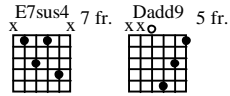

PLANET CARAVAN

As recorded by Black Sabbath

(From the 1971 Album PARANOID)

Transcribed by krstelly@bellsouth.net

Wor
Osbr

A Intro

Moderately Slow ♩ = 86

Emadd9

Dadd4add6

Emadd9

Dadd4add6

1

Gtr I
let ring-----| let ring-----| let ring-----|

T 0 0 0 0 0 0 0 0
A 0 0 0 0 0 0 0 0
B 0 7 4 0 4 2 5 4 0 5 4 0 2

B Verse

Emadd9

Dadd4add6

Emadd9

Dadd4add6

5

let ring-----| let ring-----| let ring-----|

T 0 0 0 0 0 0 0 0
A 0 0 0 0 0 0 0 0
B 0 7 4 0 4 2 5 4 0 5 4 0 2

Emadd9

Dadd4add6

Emadd9

Dadd4add6

9

let ring-----| let ring-----| let ring-----|

T 0 0 0 0 0 0 0 0
A 0 0 0 0 0 0 0 0
B 0 7 4 0 4 2 5 4 0 5 4 0 2

Emadd9

Dadd4add6

Emadd9

Dadd4add6

13

let ring-----| let ring-----| let ring-----|

T 0 0 0 0 0 0 0 0
A 0 0 0 0 0 0 0 0
B 0 7 4 0 4 2 5 4 0 5 4 0 2