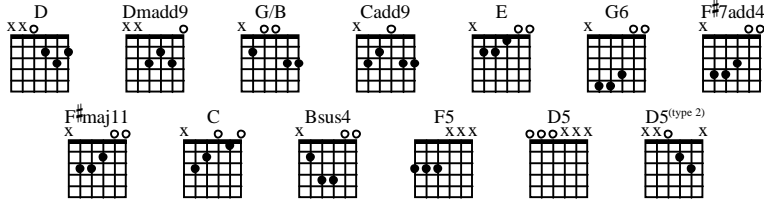

## A Intro

Moderately Slow Rock ♩ = 84

The musical score for the Intro of 'My Friends' is written for two guitar parts, Gtr I and Gtr II, in a 4/4 time signature with a key signature of one sharp (F#). The tempo is marked as 'Moderately Slow Rock' with a quarter note equal to 84 beats per minute. The score consists of two systems of music. Each system includes a treble clef staff with a melodic line and a guitar staff with a bass line. The guitar staff includes fret numbers (0-5), accidentals, and dynamic markings such as 'H' (harmonic) and 'sl.' (sustain). The first system ends with a double bar line, and the second system continues the melodic and harmonic development.

**C** Verse

13

Gtrs I, II

T  
A  
B

sl. H

Gtr III

T  
A  
B

To Coda  
To Dbl. Coda