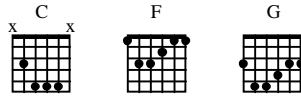

## A Intro

Medium rock ♩ = 100

(C) (G) (C) (G) (C)

Gtr I

Gtr II F C

G C

T  
A  
B

**G** Verse 3

37

Gtr II

Gtr I

T  
A  
B

Musical notation for measures 38-42. Includes guitar chords (G, C, F, C), a treble clef staff with notes, and a bass staff with fret numbers (3, 3, 2, 3, 3, 2, 0, 3, 2, 2, 3, 2, 2, 2, 0, 5, 5).

**H** Chorus

Musical notation for measures 43-45. Includes guitar chords (G, C, F, C), a treble clef staff with notes, and a bass staff with fret numbers (2, 0, 3, 2, 2, 3, 5, 5, 5, 2, 3, 3). Includes the instruction "Gtrs I, II".

Musical notation for measures 46-48. Includes guitar chords (G, C, F, C, G, C), a treble clef staff with notes, and a bass staff with fret numbers. Ends with a 3x repeat sign.