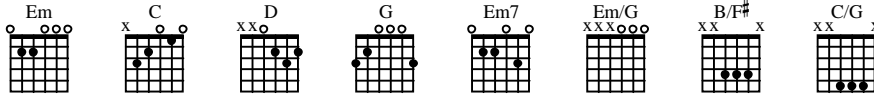

HEART OF GOLD

As recorded by Neil Young

(From the 1971 Album HARVEST)

Transcribed by a040174@yahoo.com

Wor
Arra

A Intro

Moderately ♩ = 80
Em7

1

T
A
B

sl. *sl.*

let ring

H

let ring

T
A
B

Musical notation for measures 28-30. Chords: D, G, Em, C, D, G. Includes guitar tablature and fretboard diagrams.

28

Musical notation for measures 40-42. Chords: D, E, Em/G, E, Em7, G, E. Includes guitar tablature and a section labeled "N.H." (Natural Harmonic).

Musical notation for measures 43-45. Chords: C, G. Includes guitar tablature and a section labeled "V" (Vibrato).