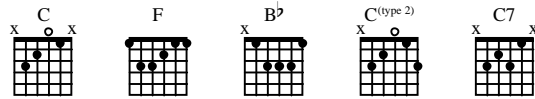

GOOD OL' BOYS (THEME FROM "HARRIS" HAZZARD")

As recorded by Waylon Jennings

Transcribed by R. Soto <hrhkinglerxst>

Wor
Arra

A Intro

♩ = 144
C C7

F

Musical notation for the Intro section, featuring a treble clef staff with a key signature of one flat and a 4/4 time signature. The melody consists of eighth and quarter notes with some triplet markings.

Gtr II

T	2 2 2 0 0 2 2 0	2 2 0 2	4 2 3 2 3 2	4 2 3 2
A	2 2 2 2 2	2 2 2		
B				

Gtrs III, IV

T				
A				
B		3	3	0

B Verse 1

Bb

Musical notation for the Verse 1 section, starting at measure 5. The melody continues with eighth and quarter notes.

T	4 2 3 2 3 2 3	4 2 3 2 3 2	5 4 3 3 3 3	5 4 3 3 3
A				
B				

Musical notation for the Verse 1 section, featuring a bass clef staff with a key signature of one flat and a 4/4 time signature. Includes a 'P.M.' marking.

T	2 0 3	0	2 0	2 0 3	0 0
A					
B					

P *sl.*

E Verse 3

28

T 2 3 2 3 4 2 3 2 4 2 3 2 4 2 3 2
A 2 3 4 2 3 2 4 2 3 2 4 2 3 2
B

T 2 3 1 1 3 2 3 2 3 3 (3) 5 3 2 1 3 0
A 2 3 0 3 2 3 0 3 (3) 5 3 2 1 3 0
B

fff let ring----|let ring ring ring-----|
 H P P sl.