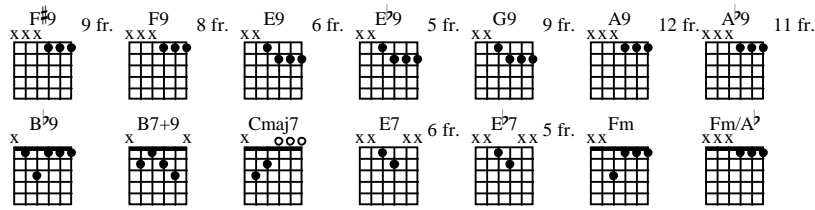

PLAY THAT FUNKY MUSIC

As recorded by Wild Cherry

(From the 1976 Album WILD CHERRY)

Wor

A Intro

Moderate Funk ♩ = 108

Gtr II

1

Gtr I

4

B 1st and 2nd Verse

7

9

E9 E9^{b9} E9 F#9 F9 E9 E9^{b9} E9 F#9 F9

T
A
B

0 7 5 7 5 7 0 7 5 7 5 7

E Guitar Solo (1:28)

Chord progression: E9, E^b9, E9, F[#]9, F9, E9, E^b9, E9, F[#]9, F9

31

Gr III

Full

15 (15) 12 15 (15) (15) 15 12 15 15 Full let ring Full

Gr I

T A B

0 0 7 5 7 x 4 5 x 4 5 5 7 5 7

Chord progression: E9, E^b9, E^b9, F[#]9, F9, E9, E^b9, E9, F[#]9, F9

33

Full Full Full Full 1/4 1/2 Full 1/2 Full Full Full

12 15 (15) 15 12 15 (15) (15) 12 15 12 15 (15) 15 15 (15) 15 15 Full 15 Full 15